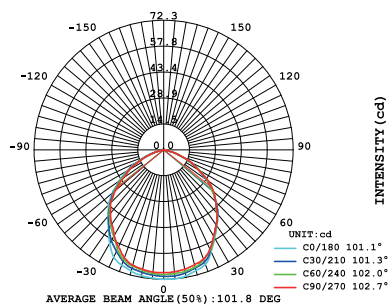

### PRODUCT SIZE(LxWxH)

### PRODUCT PARAMETERS

Model No	Optical Parameters						Structural Parameters			
	Specification of Battery	Light Source	Emergency Time	Emergency Mode	Luminous Flux	Color Temperature	Material	Product Size(mm)	IP Rating	Certification
DP-8033L	3.7V2.6Ah Lithium Battery	3W SMD LED	3 hours	Non-Maintained	165lm	4000K	polycarbonate body and diffuser	170X170X70	IP 65	CE