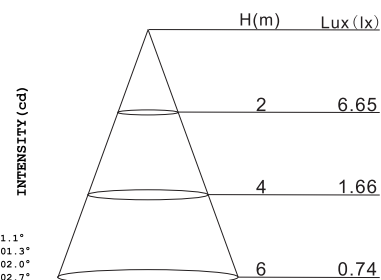

### PRODUCT SIZE(LxWxH)

### PRODUCT PARAMETERS

Model No	Optical Parameters						Structural Parameters			
	Specification of Battery	Light Source	Emergency Time	Emergency Mode	Luminous Flux	Color Temperature	Material	Product Size(mm)	IP Rating	Certification
DP-8033L	3.7V2.6Ah Lithium Battery	3W SMD LED	3 hours	Non-Maintained	165lm	4000K	polycarbonate body and diffuser	170X170X70	IP 65	CE